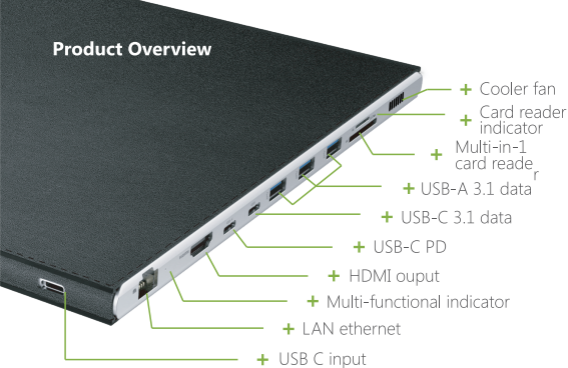

## Specifications

Material	Microfiber leather + aluminum alloy
LAN ethernet speed	1000M
HDMI output	4K / 30Hz, 1080P / 60Hz
USB C PD power	Up to 100W
USB C 3.1 data speed	Up to 5 Gbps
USB-A 3.1 data speed	Up to 5 Gbps
Multi-in-1 card reading types	SD-XC, SD, MMC, RS-MMC, SD-HC, Micro SD
Cooler fan	10,000 rpm
USB-A Charging	5V 1A

## Charge Your MacBook

The USB C PD (Power Delivery) port is designed to charge your MacBook. Connect the power adapter to the USB C port to charge.

## Organize the USB-C Cable

DockCase comes with type-C cable that connects your MacBook Pro and the DockCase. A slot inside the case organizes the cable, so you can carry them together on the go.